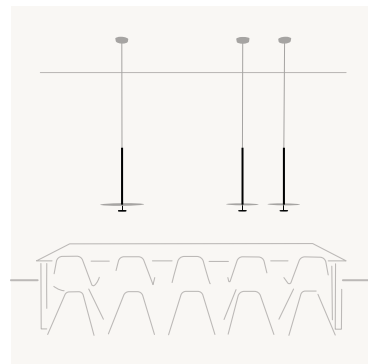

Ref. 5945
One general on/off and dimming
switch for both discs.

FLOOR

The LED-powered collection features flat metal plates reflecting light off their surface, casting an enveloping, wraparound glow that appears illuminated from within. The floor lamp comes in small and large sizes, with a single or double plate - either a compact disc or a shelf-like plate that doubles as furniture. When deployed in pairs, the smaller, complementary disc captures and reflects light back at the larger plate, creating pockets of soft, pooled indirect light that illuminate both the space and the surface itself.

5955

5957

FLAT

5935 with remote driver - trimless

The collection features flat metal plates positioned at different heights. They reflect light from their surface, casting an enveloping, wraparound glow that appears illuminated from within. Suspended by a cable from the ceiling, the pendants are at once delicate and graphic, seeming to float overhead. A large, commercial size pendant with an arm to adjust the height is also available. The small disc reflects light back at the larger disc, creating a pocket of soft, pooled indirect light.

LED 2700 K. CRI>90
Dimming: Push.

Personalization options available
- LED 4000 K
Request more information.

5965

5970

The LED-powered collection is composed of flat metal plates positioned at different heights. The plate surfaces reflect light, casting an enveloping, wraparound glow that appears illuminated from within. At once delicate and graphic, the ceiling light seems to float overhead. It comes in small or large sizes with a single or double disc. The single-disc style reflects indirect light up towards the ceiling, while the double disc's smaller, complementary plate captures and reflects light back at the larger disc, creating a pocket of soft, pooled indirect light. A triple-disc version is available for commercial use.