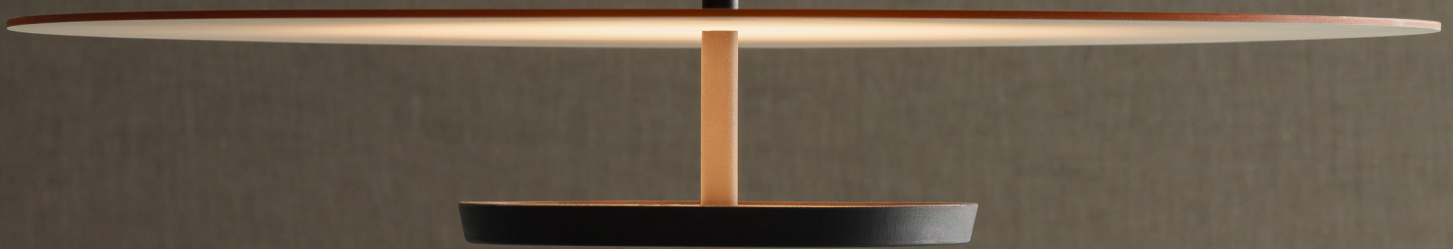

Ref. 5945
One general on/off and dimming
switch for both discs.

FLOOR

The LED-powered collection features flat metal plates reflecting light off their surface, casting an enveloping, wraparound glow that appears illuminated from within. The floor lamp comes in small and large sizes, with a single or double plate - either a compact disc or a shelf-like plate that doubles as furniture. When deployed in pairs, the smaller, complementary disc captures and reflects light back at the larger plate, creating pockets of soft, pooled indirect light that illuminate both the space and the surface itself.

5955

5957

FLAT

5935 with remote driver - trimless

The collection features flat metal plates positioned at different heights. They reflect light from their surface, casting an enveloping, wraparound glow that appears illuminated from within. Suspended by a cable from the ceiling, the pendants are at once delicate and graphic, seeming to float overhead. A large, commercial size pendant with an arm to adjust the height is also available. The small disc reflects light back at the larger disc, creating a pocket of soft, pooled indirect light.

LED 2700 K. CRI>90
Dimming: Push.

Personalization options available
- LED 4000 K
Request more information.

5965

5970

The LED-powered collection is composed of flat metal plates positioned at different heights. The plate surfaces reflect light, casting an enveloping, wraparound glow that appears illuminated from within. At once delicate and graphic, the ceiling light seems to float overhead. It comes in small or large sizes with a single or double disc. The single-disc style reflects indirect light up towards the ceiling, while the double disc's smaller, complementary plate captures and reflects light back at the larger disc, creating a pocket of soft, pooled indirect light. A triple-disc version is available for commercial use.