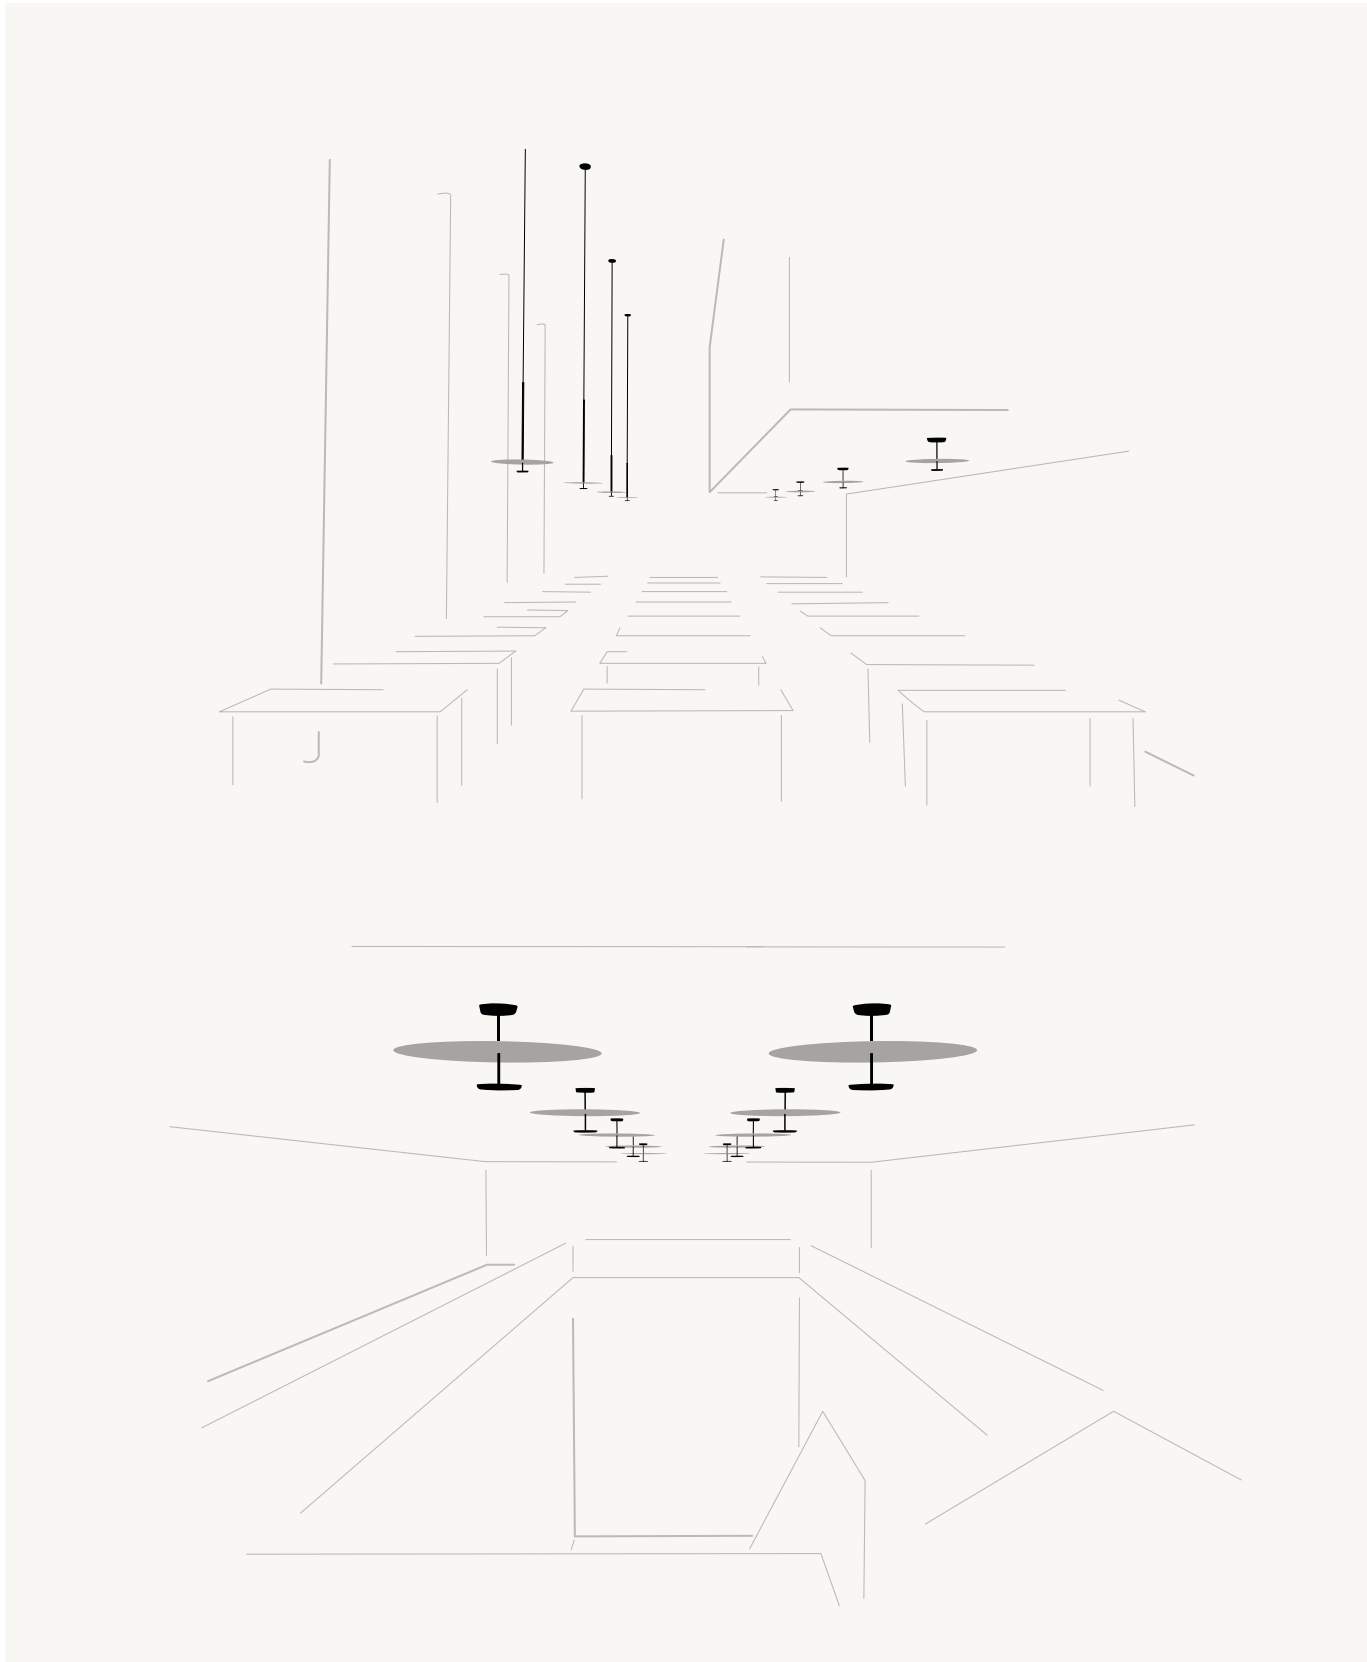

LED 2700 K. CRI>90
Dimming: Push.

Personalization options available
- LED 4000 K
Request more information.

5965

5970

The LED-powered collection is composed of flat metal plates positioned at different heights. The plate surfaces reflect light, casting an enveloping, wraparound glow that appears illuminated from within. At once delicate and graphic, the ceiling light seems to float overhead. It comes in small or large sizes with a single or double disc. The single-disc style reflects indirect light up towards the ceiling, while the double disc's smaller, complementary plate captures and reflects light back at the larger disc, creating a pocket of soft, pooled indirect light. A triple-disc version is available for commercial use.