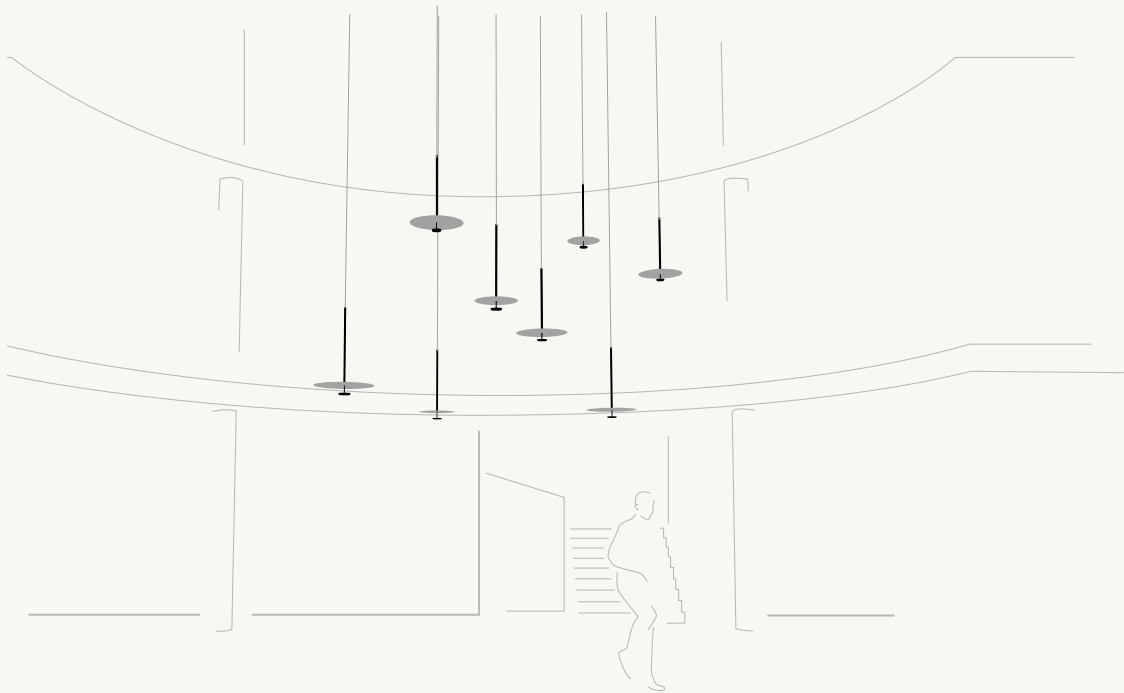

5955

5957

FLAT

5935 with remote driver - trimless

The collection features flat metal plates positioned at different heights. They reflect light from their surface, casting an enveloping, wraparound glow that appears illuminated from within. Suspended by a cable from the ceiling, the pendants are at once delicate and graphic, seeming to float overhead. A large, commercial size pendant with an arm to adjust the height is also available. The small disc reflects light back at the larger disc, creating a pocket of soft, pooled indirect light.