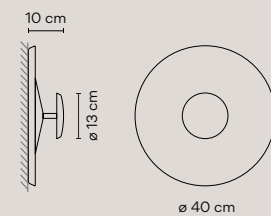

A modern reimagining of the timeless rosette motif, the Top ceiling and wall lights are distilled to its essence. A pair of simple circles creates a focal point of LED-powered light overhead that recalls a bullseye pulsing with a soft glow. Its small, illuminated sphere reflects light back towards the larger one, generating a halo effect of even, indirect light and a soothing ambiance. The ceiling and wall lights are crafted of aluminum and available in mini, small, medium, and large sizes, the latter fitted with a glass diffuser that emits general, direct light.

- 10 White (NCS S 0300-N)
- 36 Soft Pink (NCS S 1010-Y50R)
- 40 Blue L1 (NCS S 3010-B)
- 47 Green L1 (NCS S 4005-G80Y)

Body: Aluminum.

Ref. 1170.

Diffuser: Triplex Opal Glass.

LED 2700 K. CRI>90

Ref. 1155

Dimming: 1-10V, Push.

Ref. 1160, 1170

Dimming: 1-10V, DALI, Push.

Personalization options available

1. LED 4000 K
   - Ref. 1155, 1160, 1170. Dimming: Casambi
2. Request more information.

1170

1160

1155

1154