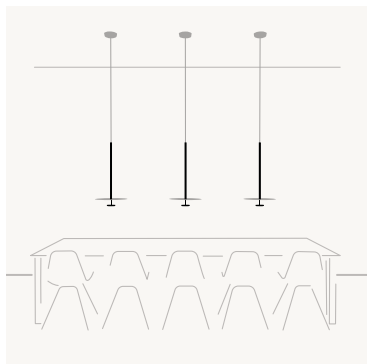

Ref. 5945
One general on/off and dimming
switch for both discs.

FLOOR

The LED-powered collection features flat metal plates reflecting light off their surface, casting an enveloping, wraparound glow that appears illuminated from within. The floor lamp comes in small and large sizes, with a single or double plate - either a compact disc or a shelf-like plate that doubles as furniture. When deployed in pairs, the smaller, complementary disc captures and reflects light back at the larger plate, creating pockets of soft, pooled indirect light that illuminate both the space and the surface itself.

5955

5957

FLAT

5935 with remote driver - trimless

The collection features flat metal plates positioned at different heights. They reflect light from their surface, casting an enveloping, wraparound glow that appears illuminated from within. Suspended by a cable from the ceiling, the pendants are at once delicate and graphic, seeming to float overhead. A large, commercial size pendant with an arm to adjust the height is also available. The small disc reflects light back at the larger disc, creating a pocket of soft, pooled indirect light.