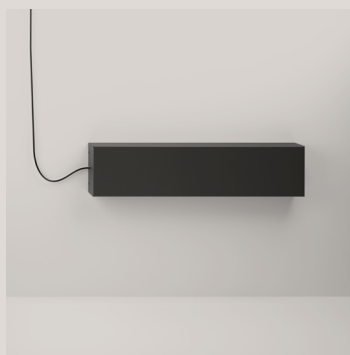

11 /4 M Black (NCS S 8500-N) ●

Installation types

Floor base & plug

ø 13x32 cm

Surface canopy

40x4x10 cm

Built-in disc S

ø 12x6 cm