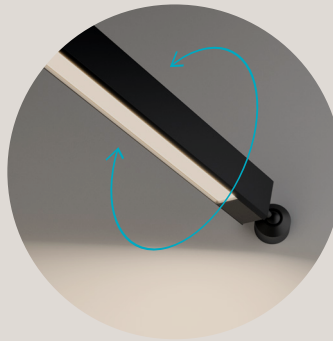

Connectable

The Sticks collection has three sizes: 1.5 m, 2 m, or 3 m, and they can be connected one to each other to a total maximum length of 6.5 meters per electrical connection.

1.5 m

2 m

3 m

Sticks are connected one to each other with a 15 cm length cord.

Each stick rotates on its own axis, allowing light to be directed precisely where needed.

Floor
Floor-to-Wall
Stand-alone

+

Ceiling / Wall
Ceiling-to-Ceiling
Wall-to-Wall
Wall-to-Wall (corner)
Wall-to-Ceiling