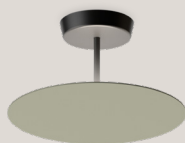

Ceiling

ø 40 cm

5920 p. 42