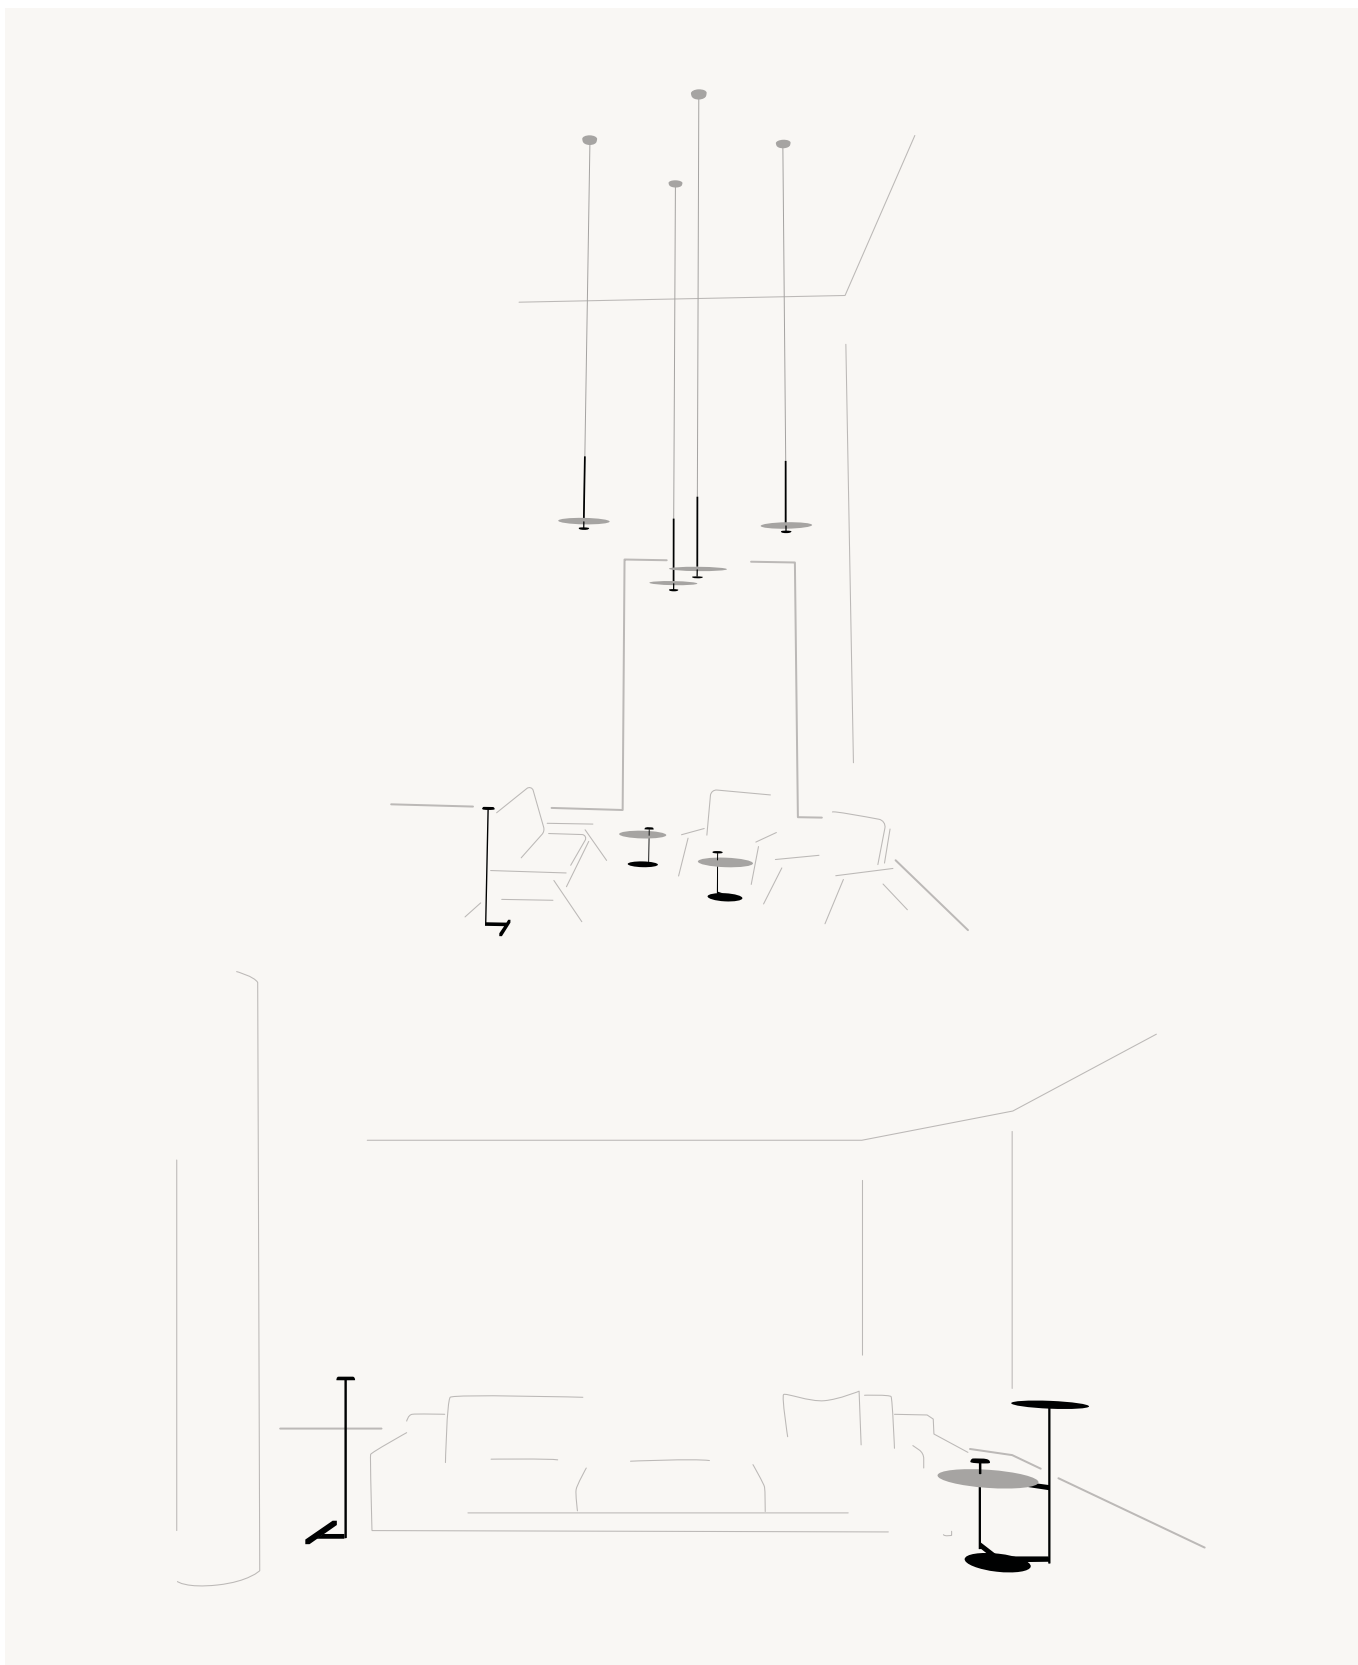

Ref. 5945
One general on/off and dimming
switch for both discs.

FLOOR

The LED-powered collection features flat metal plates reflecting light off their surface, casting an enveloping, wraparound glow that appears illuminated from within. The floor lamp comes in small and large sizes, with a single or double plate - either a compact disc or a shelf-like plate that doubles as furniture. When deployed in pairs, the smaller, complementary disc captures and reflects light back at the larger plate, creating pockets of soft, pooled indirect light that illuminate both the space and the surface itself.