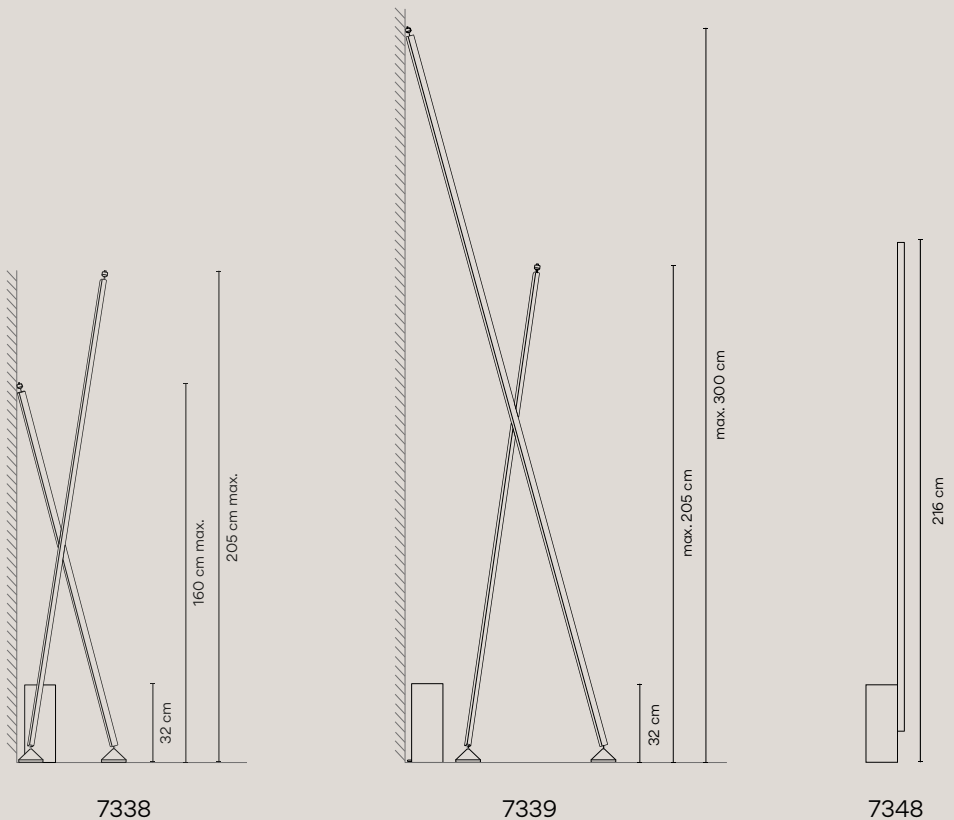

One solution for every space

You can create your own layout adding connectable sticks or stand-alone model to your composition.

● 11 Black (NCS S 8500-N)

Sticks: Aluminum.

Diffuser: Polycarbonate.

LED 2700 K / 4000 K. CRI>90

Dimming:

Floor base & plug: Push.

Surface canopy,

Built-in, Remote driver: 1-10V.

Ref. 7338, 7339 and 7348

Dimming: Push.

Personalization options available

- Configuration layout at vibia.com

- LED 3000 K

- Dimming: DALI, Casambi.

Surface canopy, Built-in, Remote driver.

- Extra cable length: Pendant sticks

Request more information.

Stand-alone
Floor