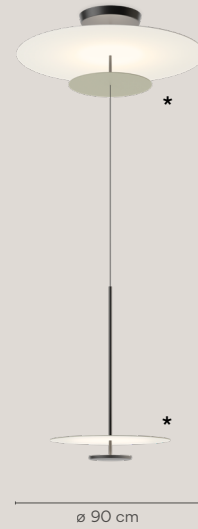

5930 p. 29

5930
3 x LED PLATE 25 W 700mA.
LED 2700 K. CRI >90. 10440 lm. 139,20 lm/W.
Driver Constant Current 700 mA. 110-240V. 50/60Hz.
Dimming: DALI, 1-10V, Push.

Personalization options available

1. LED 4000 K.
   - Dimming: Casambi.
   - Extra cable length.
2. Request more information.

Shade: Aliminum.
Diffuser: Polycarbonate.
Structures: Steel.
Cnopy: Aluminum.
Net Weight 21,16 Kg.

- 5930 13 /1A Grey L1 (NCS S 1000-N)
- 5930 37 /1A Terra Red (NCS S 4040-Y70R)
- 5930 47 /1A Green L1 (NCS S 4005-G80Y)

5935
1 x LED PLATE 13,5 W 700 mA.
LED 2700 K. CRI >90. 1740 lm. 128,88 lm/W.
Driver Constant current 700 mA. 110-240V. 50/60Hz.
Dimming: DALI, 1-10V, Push.

Personalization options available

1. LED 4000 K.
   - Extra cable length.
2. Request more information.

Shade: Aliminum.
Diffuser: Polycarbonate.
Structures: Steel.
Cnopy: Aluminum.
Net Weight 2,71 Kg.

- 5935 13 /1A Grey L1 (NCS S 1000-N)
- 5935 37 /1A Terra Red (NCS S 4040-Y70R)
- 5935 47 /1A Green L1 (NCS S 4005-G80Y)

5940
1 x LED PLATE 13,5 W 700 mA.
LED 2700 K. CRI >90. 1740 lm. 128,88 lm/W.
Driver Constant current 700 mA. 110-240V. 50/60Hz.
Dimming: DALI, 1-10V, Push.

Personalization options available

1. LED 4000 K.
   - Extra cable length.
2. Request more information.

Shade: Aliminum.
Diffuser: Polycarbonate.
Structures: Steel.
Cnopy: Aluminum.
Net Weight 7,33 Kg.

- 5940 13 /1A Grey L1 (NCS S 1000-N)
- 5940 37 /1A Terra Red (NCS S 4040-Y70R)
- 5940 47 /1A Green L1 (NCS S 4005-G80Y)