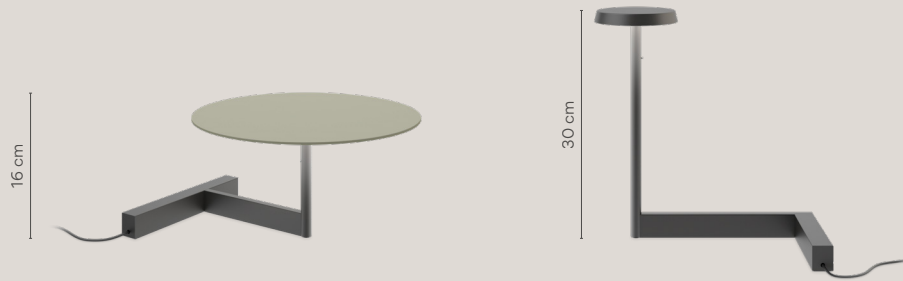

Table

5965 p. 33

5970 p. 33

5965
1 x LED PLATE 7W 400mA.
LED 2700 K. CRI >90. 1200 lm. 171,4 lm/W.
Driver Constant Voltage 24V. 100-240V. 50/60Hz.
Dimming: Push.

Personalization options available
- LED 4000 K.
Request more information.

Shade: Aliminum.
Diffuser: Polycarbonate.
Structures: Steel.
Net Weight 3,11 Kg.

- 5965 13 /15 Grey L1 (NCS S 1000-N) ●
- 5965 47 /15 Green L1 (NCS S 4005-G80Y) ●

LED IP20 CE Dimmer A+

5970
1 x LED PLATE 7W 400mA.
LED 2700 K. CRI >90. 1200 lm. 171,4 lm/W.
Driver Constant Voltage 24V.
100-240V. 50/60Hz.
Dimming: Push.

Personalization options available
- LED 4000 K.
Request more information.

Shade: Aliminum.
Diffuser: Polycarbonate.
Structures: Steel.
Net Weight 1,86 Kg.

- 5970 11 /15 Black (NCS S 8500-N) ●
- 5970 37 /15 Terra Red (NCS S 4040-Y70R) ●
- 5970 47 /15 Green L1 (NCS S 4005-G80Y) ●

LED IP20 CE Dimmer A+