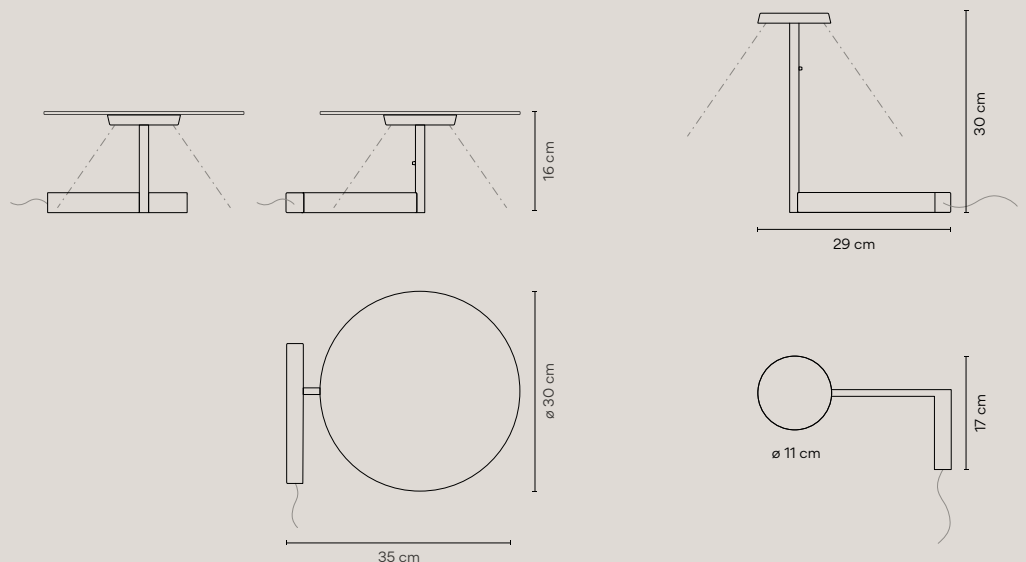

LED 2700 K. CRI>90
Dimming: Push.

Personalization options available
- LED 4000 K
Request more information.

5965

5970

The LED-powered collection is composed of flat metal plates positioned at different heights. The plate surfaces reflect light, casting an enveloping, wraparound glow that appears illuminated from within. At once delicate and graphic, the ceiling light seems to float overhead. It comes in small or large sizes with a single or double disc. The single-disc style reflects indirect light up towards the ceiling, while the double disc's smaller, complementary plate captures and reflects light back at the larger disc, creating a pocket of soft, pooled indirect light. A triple-disc version is available for commercial use.