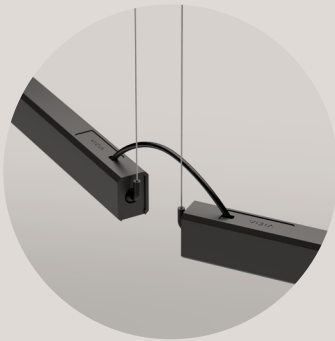

Custom configurations include ceiling-to-ceiling, wall-to-wall, floor-to-wall, wall-to-ceiling, or suspended from the ceiling into open space. Through their physical form and the light they cast, they create and disrupt architectural planes.

Connectable

The Sticks collection has three sizes: 1.5 m, 2 m, or 3 m, and they can be connected one to each other to a total maximum length of 6.5 meters per electrical connection.

1.5 m

2 m

3 m

Sticks are connected one to each other with a 15 cm length cord.

Each stick rotates on its own axis, allowing light to be directed precisely where needed.

Floor
Floor-to-Wall
Stand-alone

+

Ceiling / Wall
Ceiling-to-Ceiling
Wall-to-Wall
Wall-to-Wall (corner)
Wall-to-Ceiling