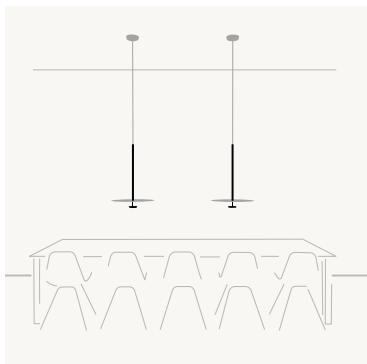

Ref. 5945
One general on/off and dimming
switch for both discs.

FLOOR

The LED-powered collection features flat metal plates reflecting light off their surface, casting an enveloping, wraparound glow that appears illuminated from within. The floor lamp comes in small and large sizes, with a single or double plate - either a compact disc or a shelf-like plate that doubles as furniture. When deployed in pairs, the smaller, complementary disc captures and reflects light back at the larger plate, creating pockets of soft, pooled indirect light that illuminate both the space and the surface itself.

5955

5957

FLAT

5935 with remote driver - trimless

The collection features flat metal plates positioned at different heights. They reflect light from their surface, casting an enveloping, wraparound glow that appears illuminated from within. Suspended by a cable from the ceiling, the pendants are at once delicate and graphic, seeming to float overhead. A large, commercial size pendant with an arm to adjust the height is also available. The small disc reflects light back at the larger disc, creating a pocket of soft, pooled indirect light.

LED 2700 K. CRI>90
Dimming: Push.

Personalization options available
- LED 4000 K
Request more information.

5965

5970

The LED-powered collection is composed of flat metal plates positioned at different heights. The plate surfaces reflect light, casting an enveloping, wraparound glow that appears illuminated from within. At once delicate and graphic, the ceiling light seems to float overhead. It comes in small or large sizes with a single or double disc. The single-disc style reflects indirect light up towards the ceiling, while the double disc's smaller, complementary plate captures and reflects light back at the larger disc, creating a pocket of soft, pooled indirect light. A triple-disc version is available for commercial use.