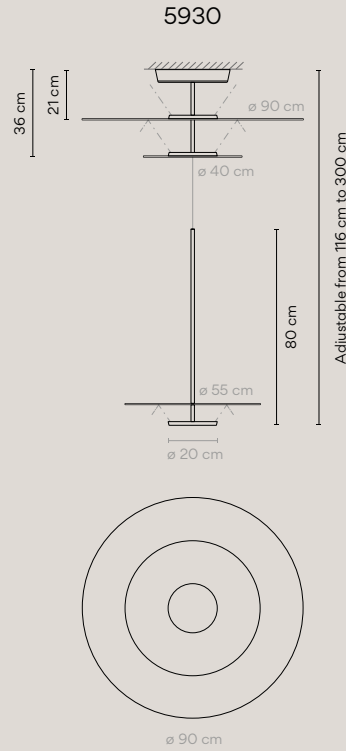

The collection features flat metal plates positioned at different heights. They reflect light from their surface, casting an enveloping, wraparound glow that appears illuminated from within. Suspended by a cable from the ceiling, the pendants are at once delicate and graphic, seeming to float overhead. A large, commercial size pendant with an arm to adjust the height is also available. The small disc reflects light back at the larger disc, creating a pocket of soft, pooled indirect light.

- 13 Grey L1 (NCS S 1000-N)
- 37 Terra Red (NCS S 4040-Y70R)
- 47 Green L1 (NCS S 4005-G80Y)

Shade: Aliminum.
Diffuser: Polycarbonate.
Structures: Steel.
Canopy: Aluminum.

LED 2700 K. CRI>90
Dimming: DALI, 1-10V, Push.

Personalization options available
- LED 4000 K
- Extra cable length
Ref. 5930.
- Dimming: Casambi
Request more information.

Upper side of the disc available in:
Grey L1, Terra Red y Green L1.