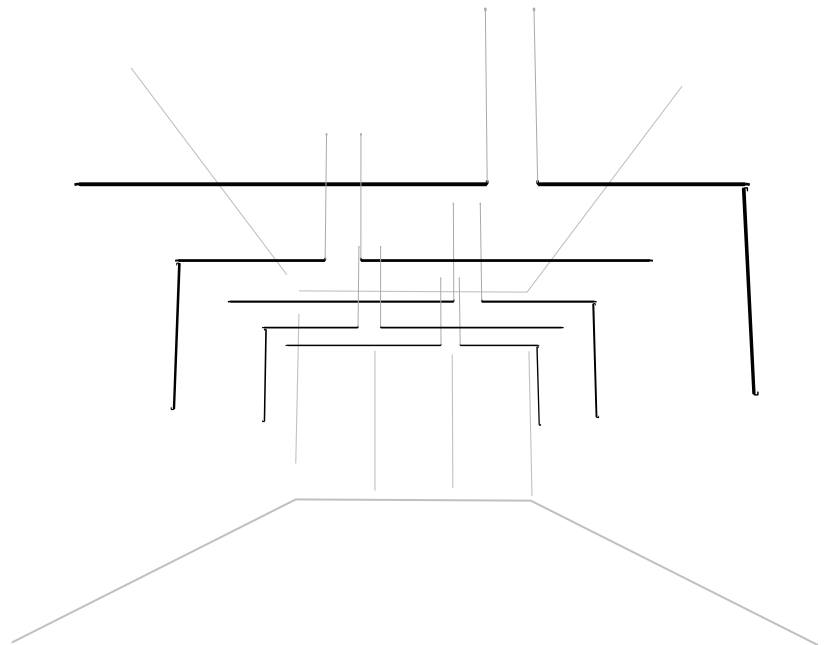

Ichiro Iwasaki

Sticks

Design by Arik Levy.

Fusing technology, space, and architecture, Sticks offers a creative toolkit for integrating light elements in an interior. Pure and graphic, the minimalist aluminum rods transform linear light into floating sculpture.