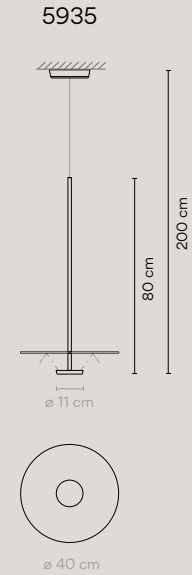

The collection features flat metal plates positioned at different heights. They reflect light from their surface, casting an enveloping, wraparound glow that appears illuminated from within. Suspended by a cable from the ceiling, the pendants are at once delicate and graphic, seeming to float overhead. A large, commercial size pendant with an arm to adjust the height is also available. The small disc reflects light back at the larger disc, creating a pocket of soft, pooled indirect light.

- 13 Grey L1 (NCS S 1000-N)
- 37 Terra Red (NCS S 4040-Y70R)
- 47 Green L1 (NCS S 4005-G80Y)

Shade: Aliminum.
Diffuser: Polycarbonate.
Structures: Steel.
Canopy: Aluminum.

LED 2700 K. CRI>90
Dimming: DALI, 1-10V, Push.

Personalization options available
- LED 4000 K
- Extra cable length
Ref. 5930.
- Dimming: Casambi
Request more information.

Upper side of the disc available in:
Grey L1, Terra Red y Green L1.