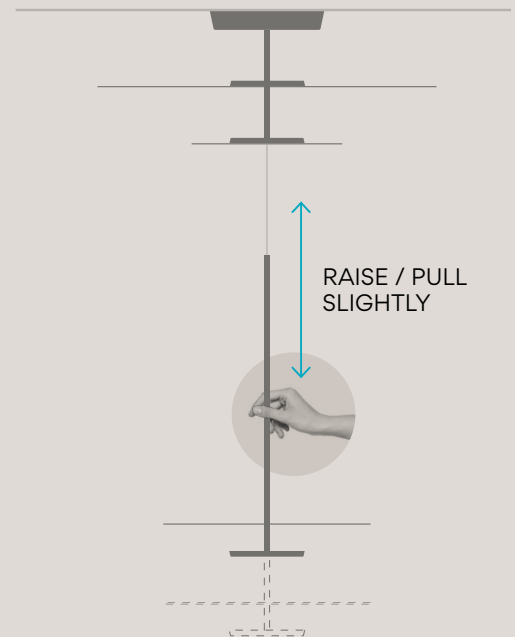

The collection features flat metal plates positioned at different heights. They reflect light from their surface, casting an enveloping, wraparound glow that appears illuminated from within. Suspended by a cable from the ceiling, the pendants are at once delicate and graphic, seeming to float overhead. A large, commercial size pendant with an arm to adjust the height is also available. The small disc reflects light back at the larger disc, creating a pocket of soft, pooled indirect light.

- 13 Grey L1 (NCS S 1000-N)
- 37 Terra Red (NCS S 4040-Y70R)
- 47 Green L1 (NCS S 4005-G80Y)

Shade: Aliminum.
Diffuser: Polycarbonate.
Structures: Steel.
Canopy: Aluminum.

LED 2700 K. CRI>90
Dimming: DALI, 1-10V, Push.

Personalization options available
- LED 4000 K
- Extra cable length
Ref. 5930.
- Dimming: Casambi
Request more information.

Upper side of the disc available in:
Grey L1, Terra Red y Green L1.