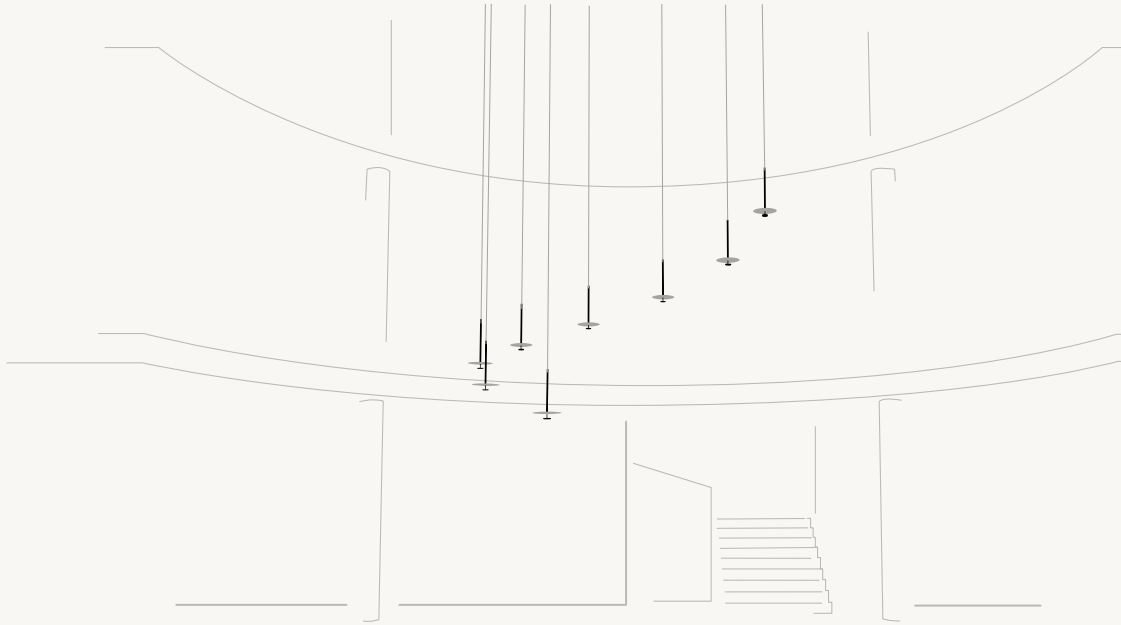

5955

5957

FLAT

5935 with remote driver - trimless

The collection features flat metal plates positioned at different heights. They reflect light from their surface, casting an enveloping, wraparound glow that appears illuminated from within. Suspended by a cable from the ceiling, the pendants are at once delicate and graphic, seeming to float overhead. A large, commercial size pendant with an arm to adjust the height is also available. The small disc reflects light back at the larger disc, creating a pocket of soft, pooled indirect light.