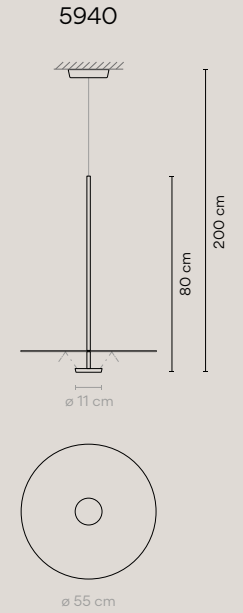

The collection features flat metal plates positioned at different heights. They reflect light from their surface, casting an enveloping, wraparound glow that appears illuminated from within. Suspended by a cable from the ceiling, the pendants are at once delicate and graphic, seeming to float overhead. A large, commercial size pendant with an arm to adjust the height is also available. The small disc reflects light back at the larger disc, creating a pocket of soft, pooled indirect light.

- 13 Grey L1 (NCS S 1000-N)
- 37 Terra Red (NCS S 4040-Y70R)
- 47 Green L1 (NCS S 4005-G80Y)

Shade: Aliminum.
Diffuser: Polycarbonate.
Structures: Steel.
Canopy: Aluminum.

LED 2700 K. CRI>90
Dimming: DALI, 1-10V, Push.

Personalization options available
- LED 4000 K
- Extra cable length
Ref. 5930.
- Dimming: Casambi
Request more information.

Upper side of the disc available in:
Grey L1, Terra Red y Green L1.