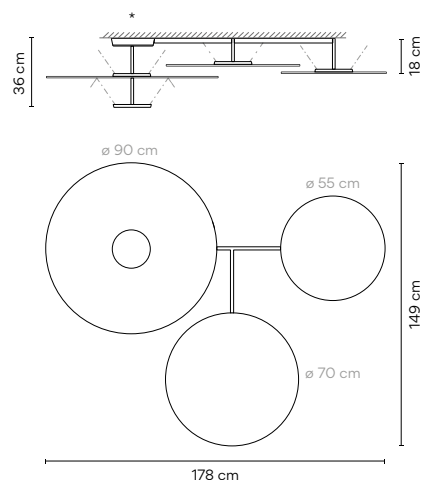

The LED-powered collection is composed of flat metal plates positioned at different heights. The plate surfaces reflect light, casting an enveloping, wraparound glow that appears illuminated from within. At once delicate and graphic, the ceiling light seems to float overhead. It comes in small or large sizes with a single or double disc. The single-disc style reflects indirect light up towards the ceiling, while the double disc's smaller, complementary plate captures and reflects light back at the larger disc, creating a pocket of soft, pooled indirect light. A triple-disc version is available for commercial use.

Ref. 5905, 5922.

10 White (NCS S 0300-N)

71 White, Green L1, Grey L1
(NCS S 0300-N, NCS S 4005-G80Y,
NCS S 1000-N)

Ref. 5910, Ref. 5924.

10 White (NCS S 0300-N)

72 White, Green L1
(NCS S 0300-N, NCS S 4005-G80Y)

73 White, Grey L1
(NCS S 0300-N, NCS S 1000-N)

Ref. 5926, 5915.

10 White (NCS S 0300-N)

Ref. 5920.

10 White (NCS S 0300-N)

13 Grey L1 (NCS S 1000-N)

47 Green L1 (NCS S 4005-G80Y)

Shade: Aliminum.
Diffuser: Polycarbonate.
Structures: Steel.
Canopy: Aluminum.

LED 2700 K. CRI>90
Dimming: DALI, 1-10V, Push.

* Electrical connection point.

Personalization options available

- LED 4000 K

Ref. 5922, 5924.

- Dimming: Casambi

Request more information.

5922